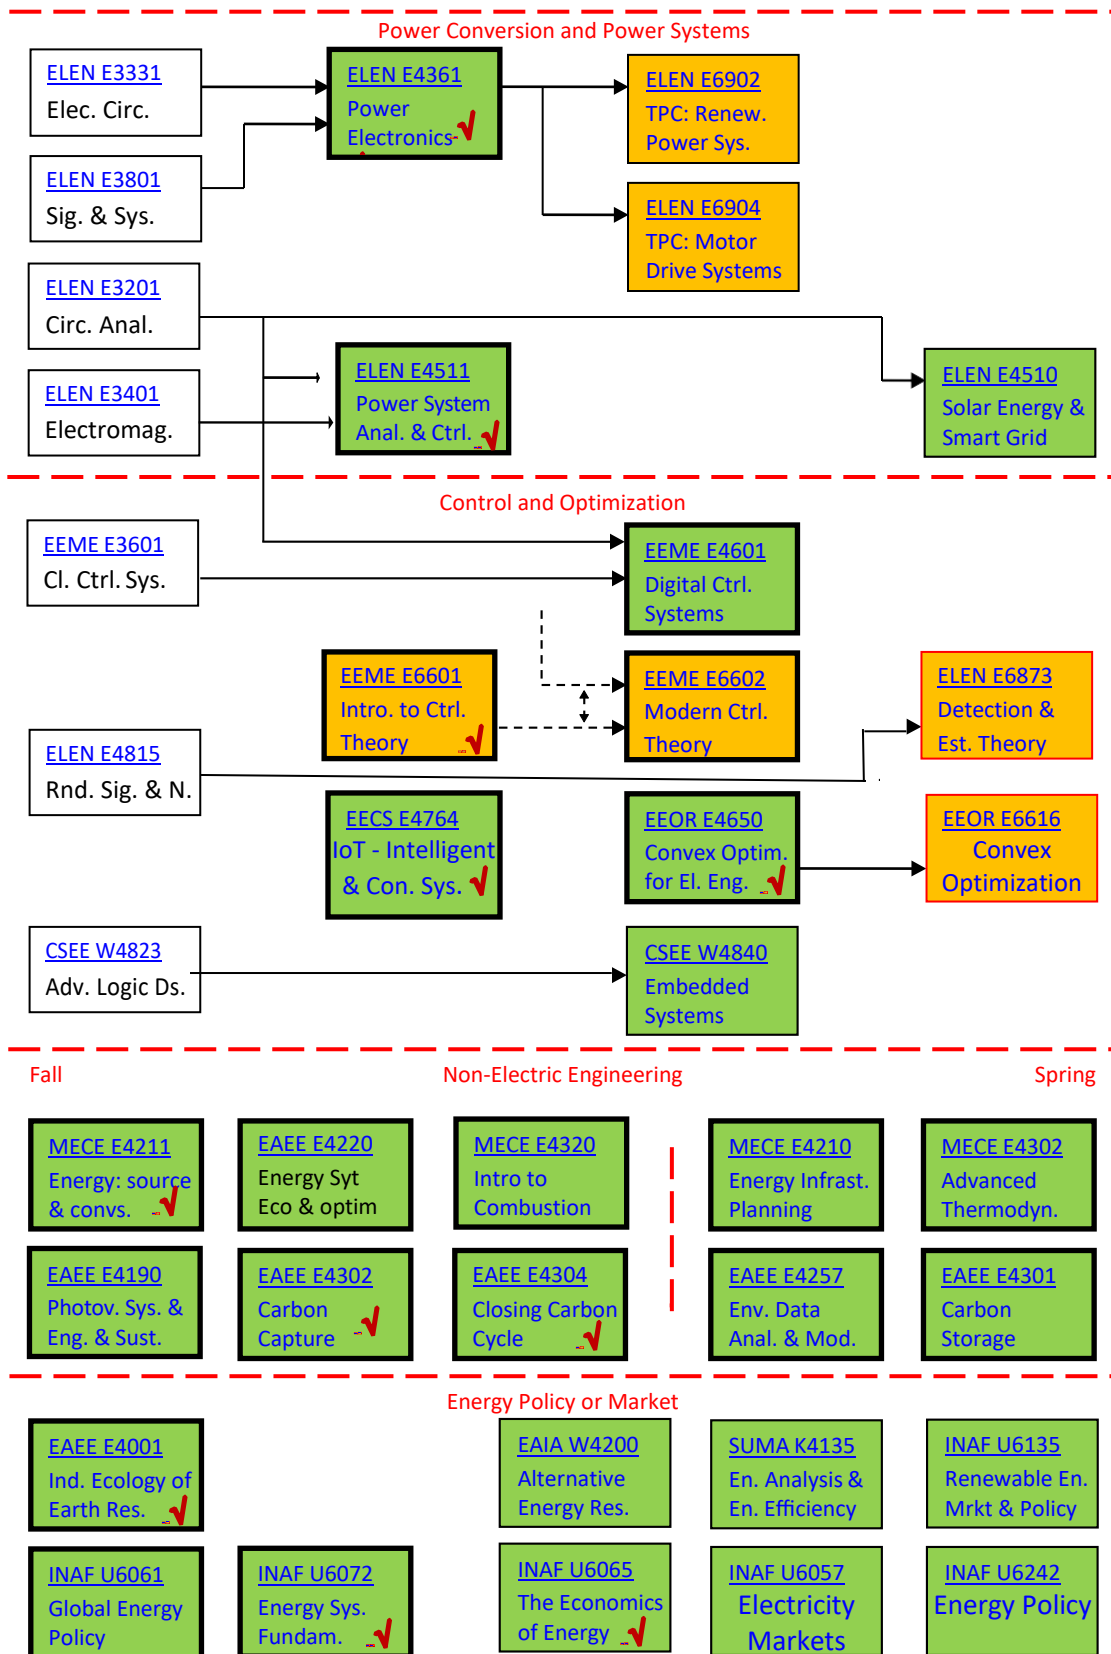

SMART ELECTRIC ENERGY

Senior/graduate & Advanced graduate courses in EE

✓ - Offered Fall '21

Green = Senior/grad; Orange = Adv. grad.; Bold border = offered regularly Updated: June 2021

Note: non-EE or energy policy/market courses may require prerequisites or instructor permission